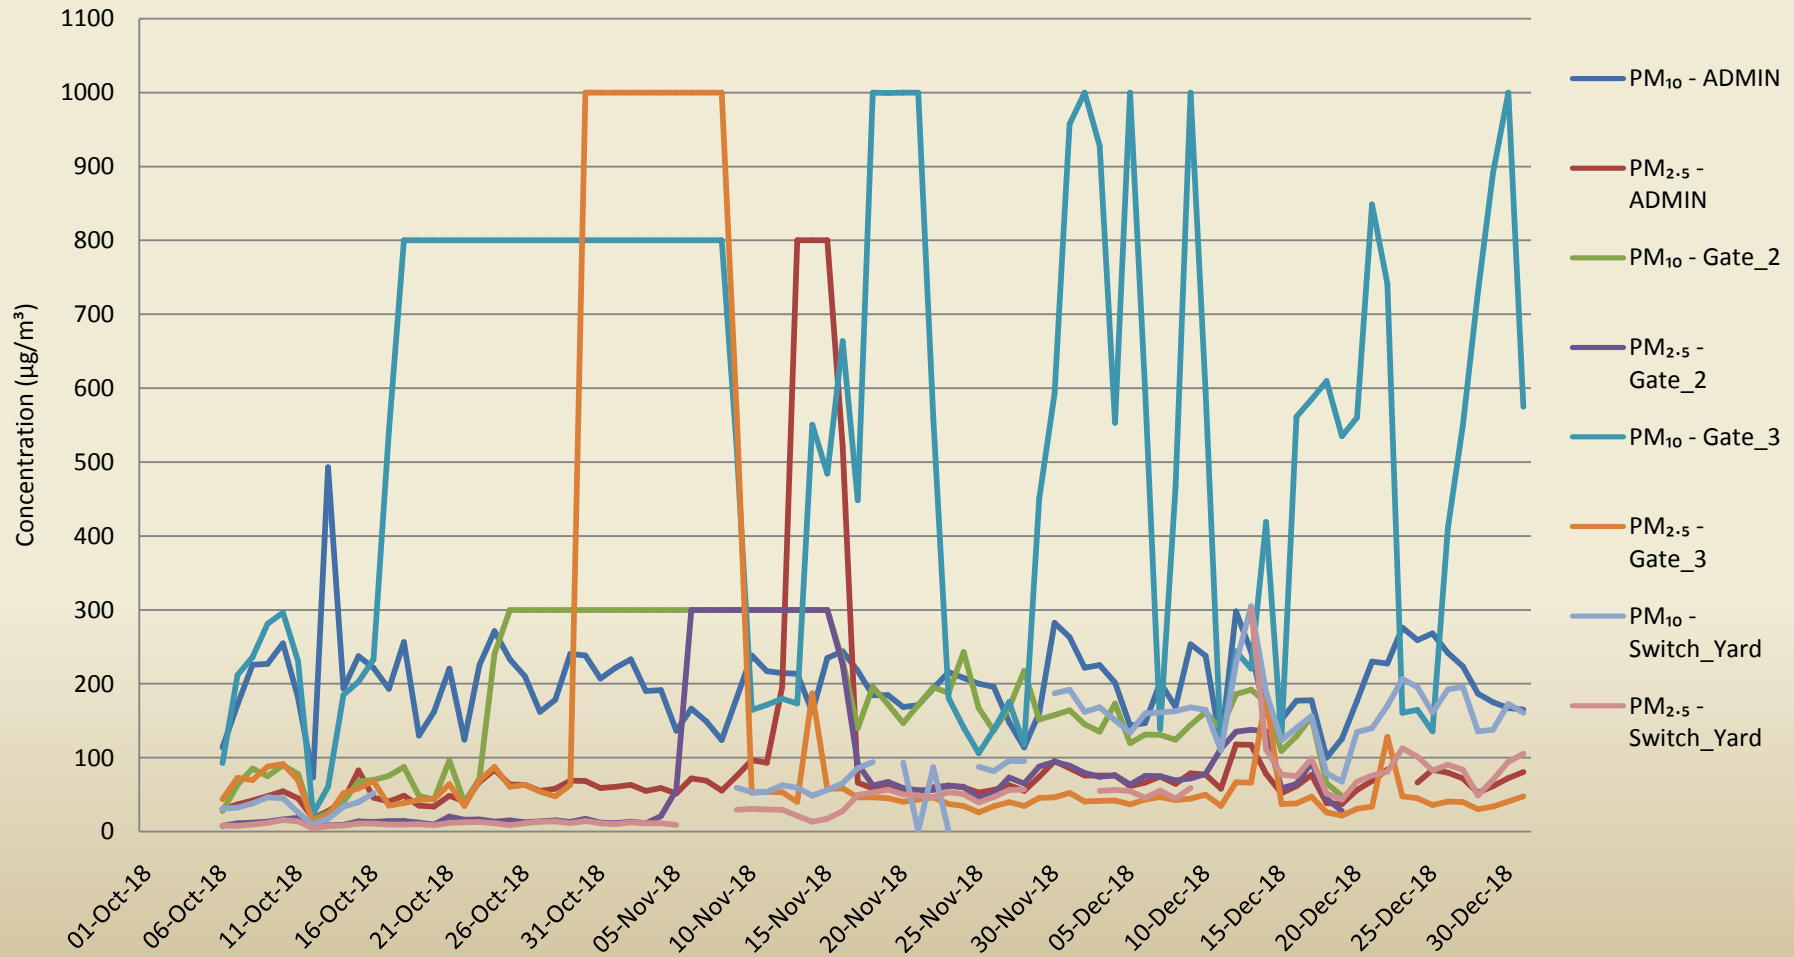

Annual Ambient Trend of Particulate Matter in M/s. Essar Power M. P. Ltd., Dist. Singrauli (M.P.)

Annual Ambient Trend of Gaseous in M/s. Essar Power M. P. Ltd., Dist. Singrauli (M.P.)